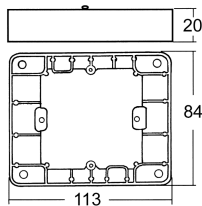

Product description: Surface box for RS16 double socket outlets type 1051 and 1091.
Integrated mounting plates for flushmounted wallbox

Technical specifications: Halogenfree
Color: Polarwhite

Size