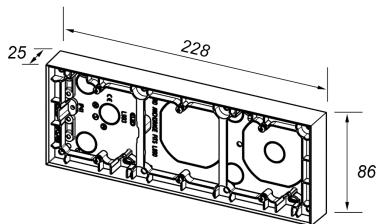

Data Sheet 1470807

Product: Plus trippel kappe 25mm Alu
El-number: 1470807
Mat.no: EKO04595
EAN: 7020160459510
Packing: 5
Color: Aluminium

Product description:

Plus Surface house 3 gang.
Made of thermoplastic. Suitable for fixing of all ELKO Plus switches, single or double socket-outlets, dimmers, timers and low-current equipment. Offers you surface mounted installed equipment, based on flush mounted installation material. Screw distance: cc 60 mm. Triple combinationplate ELKO Plus design must be ordered separately.

Technical specifications:

Triple surface house.
Colour: Aluminium.
Height: 20 mm.
Halogenfree.

Size

Wiring diagram

ELKO AS

E-mail: elko@elko.no
Internet: www.elko.no
Bank: 6219.05.15880
Org.no.: NO 911 382 563 MVA