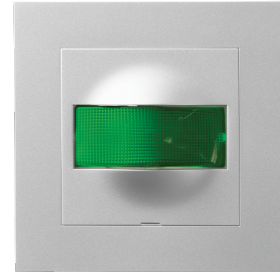

Data Sheet 1410824

Product: Plus ML I grønt ALU
EI-number: 1410824
Mat.no: EKO04639
EAN: 7020160463913
Packing: 1
Color: Aluminium

Product description: Flushmounted indicator light with green color. Used as marker above doors, such as hospitals or as warninglights. The light diodes have the same color as the lens, if an other color is wanted, you must switch the unit. Can be supplied with 12V, 24V or 230V.

Technical specifications: Voltage area: 12, 24, or 230 V AC/DC.
Consumption: 20mA.
Color: Aluminium
Color lens: Green
Classification: IP20.
Halogenfree.

Size

Wiring diagram

ELKO AS

E-mail: elko@elko.no
Internet: www.elko.no
Bank: 6219.05.15880
Org.no.: NO 911 382 563 MVA