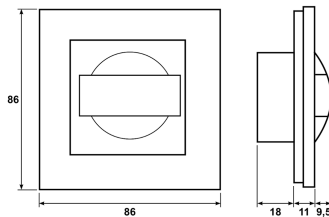

Data Sheet 1410824

Product: Plus ML I grønt ALU
EI-number: 1410824
Mat.no: EKO04639
EAN: 7020160463913
Packing: 1
Color: Aluminium

Product description: Flushmounted indicator light with green color. Used as marker above doors, such as hospitals or as warninglights. The light diodes have the same color as the lens, if an other color is wanted, you must switch the unit. Can be supplied with 12V, 24V or 230V.

Technical specifications: Voltage area: 12, 24, or 230 V AC/DC.
Consumption: 20mA.
Color: Aluminium
Color lens: Green
Classification: IP20.
Halogenfree.

Size

Wiring diagram

ELKO AS

E-mail: elko@elko.no
Internet: www.elko.no
Bank: 6219.05.15880
Org.no.: NO 911 382 563 MVA