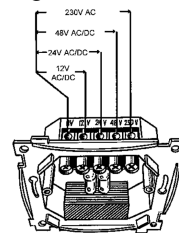

Data Sheet 1410824

Product: Plus ML I grønt ALU
EI-number: 1410824
Mat.no: EKO04639
EAN: 7020160463913
Packing: 1
Color: Aluminium

Product description: Flushmounted indicator light with green color. Used as marker above doors, such as hospitals or as warninglights. The light diodes have the same color as the lens, if an other color is wanted, you must switch the unit. Can be supplied with 12V, 24V or 230V.

Technical specifications: Voltage area: 12, 24, or 230 V AC/DC.
Consumption: 20mA.
Color: Aluminium
Color lens: Green
Classification: IP20.
Halogenfree.

Size

Wiring diagram

ELKO AS

E-mail: elko@elko.no
Internet: www.elko.no
Bank: 6219.05.15880
Org.no.: NO 911 382 563 MVA