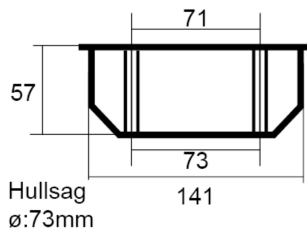

Data Sheet 1223727

Product: App.box double multi, w knock-outs, red
El-number: 1223727
Mat.no: 4545
EAN: 7020160454515
Packing: 25
Color: Red

Product description: Double multibox is a very flexible wall box. A patented fixing system makes it possible to use on 1 screw on each side, which fastens both the wall boxes well as the equipment. This system, together with the back lock, makes fixing of the wall box very easy and timesaving. Double multibox may easily be equipped with all the parts - stubs etc in the FLEXI 20 wallbox line. When no conduits are in use, use the double cable fastener: Elko No: 3282

Technical specifications: Halogenfree
Depth: 58mm
Cutout: 73mm

Size

Wiring diagram

ELKO AS

E-mail: elko@elko.no
Internet: www.elko.no
Bank: 6219.05.15880
Org.no.: NO 911 382 563 MVA

ELKO Front office
Sandstuveien 68, NO-0680 Oslo
P.O.Box 6598 Etterstad, NO-0607 Oslo
Tel.: +47 67 80 73 00
Fax: +47 67 80 73 01