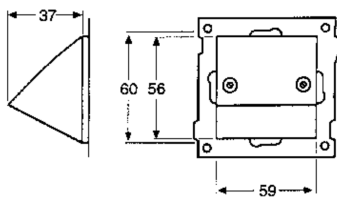

Data Sheet 6941961

Product: L917/1 Sentr.pl skrå tett PH
El-number: 6941961
Mat.no: EKO08900
EAN: 7020160890016
Packing: 10
Color: Polarwhite

Product description: RS16 central coverplate, single unloaded angeled 45 degrees. Delivered with 2 screws, made of thermoplastic, fits into all RS16 combinationplates, Inclusive a steel mounting ring fitted for flush mounted boxes with screwdistance cc 60 mm. Combinationplates to be ordered separately

Technical specifications: ELKO RS16
Color: Polarwhite
Halogenfree
56x56mm

Size

Wiring diagram

ELKO AS

E-mail: elko@elko.no
Internet: www.elko.no
Bank: 6219.05.15880
Org.no.: NO 911 382 563 MVA

ELKO Front office
Sandstuveien 68, NO-0680 Oslo
P.O.Box 6598 Etterstad, NO-0607 Oslo
Tel.: +47 67 80 73 00
Fax: +47 67 80 73 01