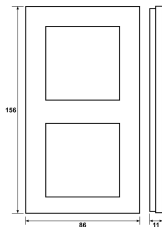

Wiring diagram

ELKO AS

E-mail: elko@elko.no
Internet: www.elko.no
Bank: 6219.05.15880
Org.no.: NO 911 382 563 MVA

ELKO Front office
Sandstuveien 68, NO-0680 Oslo
P.O.Box 6598 Etterstad, NO-0607 Oslo
Tel.: +47 67 80 73 00
Fax: +47 67 80 73 01

ELKO Plant
Sporpind Industriområde, NO-3340 Åmot
Tel.: +47 32 78 91 00
Fax: +47 32 78 91 01