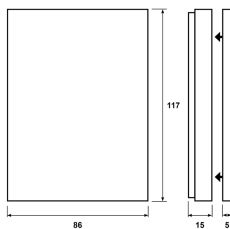

Data Sheet 1427455

Product: Plus forhøyningskappe 1.5 SO
El-number: 1427455
Mat.no: EKO04086
EAN: 7020160408617
Packing: 10
Color: Black

Product description: ELKO PLUS low double socket outlet is designed to be as low as possible on the wall and that requires a newly developed 1,5 ovale wall box. If this low double socket outlet has to be fixed into an ordinary round wall box, it is required then to use a special surface house for this purpose. This system is very useful by renovation/modernising or at projects where the 1,5 wall box not is fixed in the wall along the floor. It is also practical to use the surface house when a flush installation system is changed into surface mounted fixing, whether a 1,5 ovale wall - or a standard round box is used.

Technical specifications: ELKO Plus
Height: 14mm
Halogenfree
Color: Black

Size

Wiring diagram

ELKO AS

E-mail: elko@elko.no
Internet: www.elko.no
Bank: 6219.05.15880
Org.no.: NO 911 382 563 MVA

ELKO Front office
Sandstuveien 68, NO-0680 Oslo
P.O.Box 6598 Etterstad, NO-0607 Oslo
Tel.: +47 67 80 73 00
Fax: +47 67 80 73 01