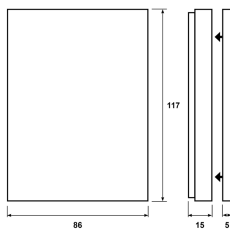

Data Sheet 1427505

Product: 1.5 Elevated Frame ELKO Plus PH
El-number: 1427505
Mat.no: EKO07068
EAN: 7020160706812
Packing: 10
Color:

Product description: ELKO PLUS low double socket outlet is designed to be as low as possible on the wall and that requires a newly developed 1,5 ovale wall box. If this low double socket outlet has to be fixed into an ordinary round wall box, it is required then to use a special surface house for this purpose. This system is very useful by renovation/modernising or at projects where the 1,5 wall box not is fixed in the wall along the floor. It is also practical to use the surface house when a flush installation system is changed into surface mounted fixing, whether a 1,5 ovale wall - or a standard round box is used.

Technical specifications: ELKO Plus
Height: 14mm
Halogenfree
Color: Polarwhite

Size

Wiring diagram

ELKO AS

E-mail: elko@elko.no
Internet: www.elko.no
Bank: 6219.05.15880
Org.no.: NO 911 382 563 MVA

ELKO Front office
Sandstuveien 68, NO-0680 Oslo
P.O.Box 6598 Etterstad, NO-0607 Oslo
Tel.: +47 67 80 73 00
Fax: +47 67 80 73 01