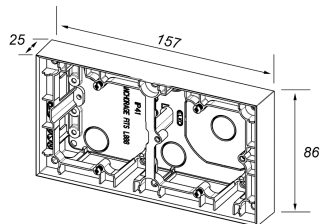

Data Sheet 1470805

Product: Plus dobbel kappe 25mm SO
El-number: 1470805
Mat.no: EKO04593
EAN: 7020160459312
Packing: 10
Color: Black

Product description:

Plus Surface house 2 gang.
Made of thermoplastic. Suitable for fixing of all ELKO Plus switches, single or double socket-outlets, dimmers, timers and low-current equipment. Offers you surface mounted installed equipment, based on flush mounted installation material. Screw distance: cc 60 mm. Double combinationplate ELKO Plus design must be ordered separately.

Technical specifications:

Double surface house.
Colour: Black
Height: 20 mm.
Halogenfree.

Size

Wiring diagram

ELKO AS

E-mail: elko@elko.no
Internet: www.elko.no
Bank: 6219.05.15880
Org.no.: NO 911 382 563 MVA