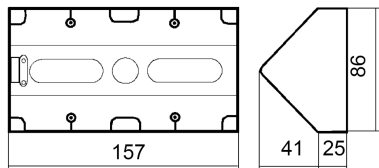

Data Sheet 1470823

Product: Plus dobbel hjørnekappe SO
EI-number: 1470823
Mat.no: EKO04615
EAN: 7020160461513
Packing: 1
Color: Black

Product description: Plus Surface housing specially designed for mounting in corners such as below kitchen shelves.
Made of thermoplastic. Suitable for fixing of all ELKO Plus switches, single or double socket-outlets, dimmers, timers and low-current equipment. Offers you surface mounted installed equipment, based on flush mounted installation material. Screw distance: cc 60 mm

Technical specifications: Corner surface house.
Color: Black
Halogenfree

Size

Wiring diagram

ELKO AS

E-mail: elko@elko.no
Internet: www.elko.no
Bank: 6219.05.15880
Org.no.: NO 911 382 563 MVA

ELKO Front office
Sandstuveien 68, NO-0680 Oslo
P.O.Box 6598 Etterstad, NO-0607 Oslo
Tel.: +47 67 80 73 00
Fax: +47 67 80 73 01