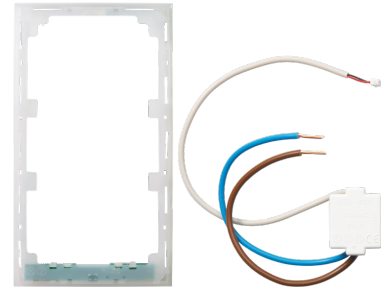

Data Sheet 1427489

Product: Plusframe white w/tra 2-hull
EI-number: 1427489
Mat.no: EKO05376
EAN: 7020160537614
Packing: 5
Color:

Product description:

ELKO Plus decorative lightframe delivered in 1-, 2,- and 1,5 gang. Creates a discrete white light from the back of the frame against the wall. The lightframe can be used as a indicator light or as a decorative element. 2 LEDs and a light guide in every lightframe, gives an evenly light around the frame. The brightness may be adjusted in the back of the lightframe. Before installing the lightframe, remove the backframe of the ELKO Plus frame. The lightframe will replace the backframe, by placing it gently towards the Plus frame from the back. The Lightframe is powered by a minitrafo, wich is connected and placed in the flushbox. The cable must be threaded trough the metalframe and connected to the lightframe. The lightframe does not fit surface boxes, elevation pieces for DSO and not in ELKO Plus OPTION frames. Delivered with transformator

Technical specifications: Lightframe white light 2 gang, supplied with trafo.

Size

Wiring diagram

ELKO AS

E-mail: elko@elko.no
Internet: www.elko.no
Bank: 6219.05.15880
Org.no.: NO 911 382 563 MVA

ELKO Front office
Sandstuveien 68, NO-0680 Oslo
P.O.Box 6598 Etterstad, NO-0607 Oslo
Tel.: +47 67 80 73 00
Fax: +47 67 80 73 01