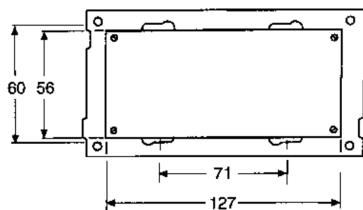

Data Sheet 6941731

Product: L477/1 Dobb sentr.pl tett PH
El-number: 6941731
Mat.no: EKO08924
EAN: 7020160892416
Packing: 5
Color: Polarwhite

Product description: Double RS16 central coverplate. Delivered with 2 screws, made of thermoplastic, fits into all RS16 2-3-4-5 gang combinationplates, Inclusive a steel mounting ring fitted for flush mounted boxes with screwdistance cc 60 mm. Combinationplates to be ordered separately

Technical specifications: ELKO RS16
Color: Polarwhite
Halogenfree
56x127mm

Size

Wiring diagram

ELKO AS

E-mail: elko@elko.no
Internet: www.elko.no
Bank: 6219.05.15880
Org.no.: NO 911 382 563 MVA

ELKO Front office
Sandstuveien 68, NO-0680 Oslo
P.O.Box 6598 Etterstad, NO-0607 Oslo
Tel.: +47 67 80 73 00
Fax: +47 67 80 73 01