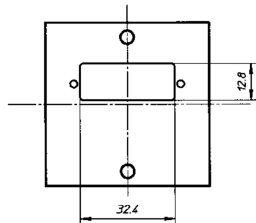

Data Sheet 6942509

Product: L433/69 B&O PH
El-number: 6942509
Mat.no: EKO06408
EAN: 7020160640819
Packing: 10
Color: Polarwhite

Product description: RS16 centralplate with cutout for 1 x Bang Olufsen outlet. Delivered with 2 screws, made of thermoplastic, fits into all RS16 combinationplates, Inclusive a steel mounting ring fitted for flush mounted boxes with screwdistance cc 60 mm. Combinationplates to be ordered separately

Technical specifications: ELKO RS16 single centralplate with cutout for 1 x Bang Olufsen outlet
Color: Polarwhite
Halogenfree
56x56mm
Cutout size: 32,4 x 12,8 mm.

Size

Wiring diagram

ELKO AS

E-mail: elko@elko.no
Internet: www.elko.no
Bank: 6219.05.15880
Org.no.: NO 911 382 563 MVA