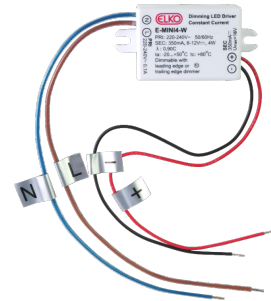

Data Sheet 3088214

Product: Driver ELKO 350mA 2-4W, dim
EI-number: 3088214
Mat.no: EKO05905
EAN: 7020160590510
Packing: 10
Color:

Product description: LED driver Mini suitable for ELKO Bright lamps. Dimmable with ELKO 315GLE or 316GLED dimmer. Use this LED driver if the ELKO Bright Low profile downlight is installed, to get both driver and downlight in the same box.

Technical specifications: Dimmable with ELKO 315GLE or 316GLED dimmer
350mA. 2-4W

Size

Wiring diagram

ELKO AS

E-mail: elko@elko.no
Internet: www.elko.no
Bank: 6219.05.15880
Org.no.: NO 911 382 563 MVA

ELKO Front office
Sandstuveien 68, NO-0680 Oslo
P.O.Box 6598 Etterstad, NO-0607 Oslo
Tel.: +47 67 80 73 00
Fax: +47 67 80 73 01